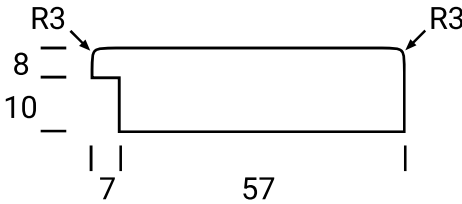

EPSOM 35

Gold Series

Frame Only Door

Door

Min H = 100mm Min W = 100mm

Tall Door

Max door H = 2410mm

Lattice Door

4, 6, 8 or 10 lites

Edge Profile

Glass Door Profile

Drawer Bank

Min H = 100mm

Individual Drawers

Min H = 100mm